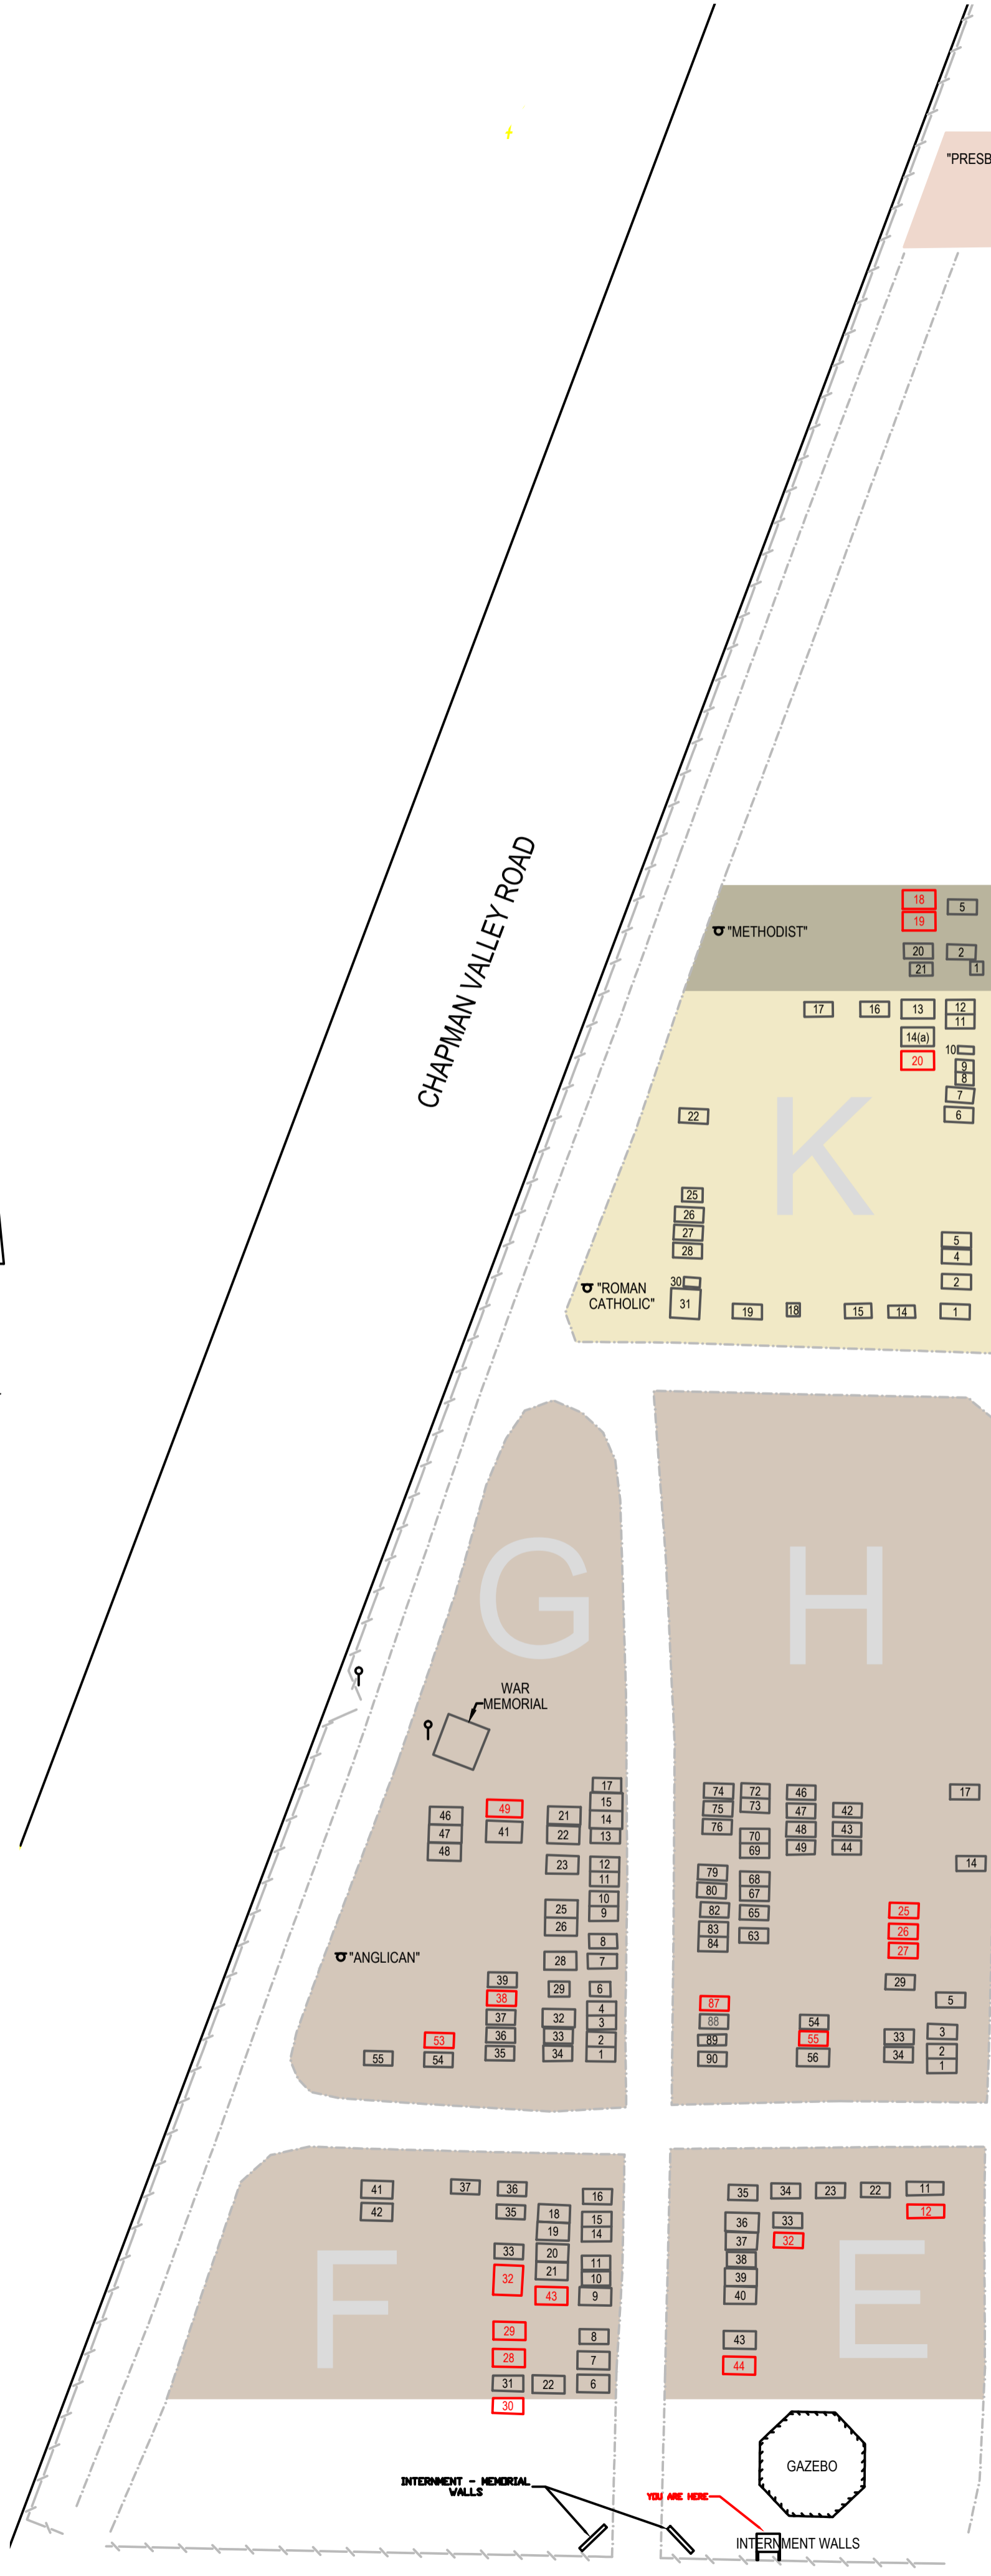

# NABAWA CEMETERY

EST. 1915

**LEGEND**

- FLAGPOLE
- FENCE
- CEMETERY TRACK
- PRESBYTERIAN
- METHODIST
- ROMAN CATHOLIC
- ANGLICAN

This project was supported by the Mid West Development Commission through the Royalty for Regions Regional Grants Scheme.